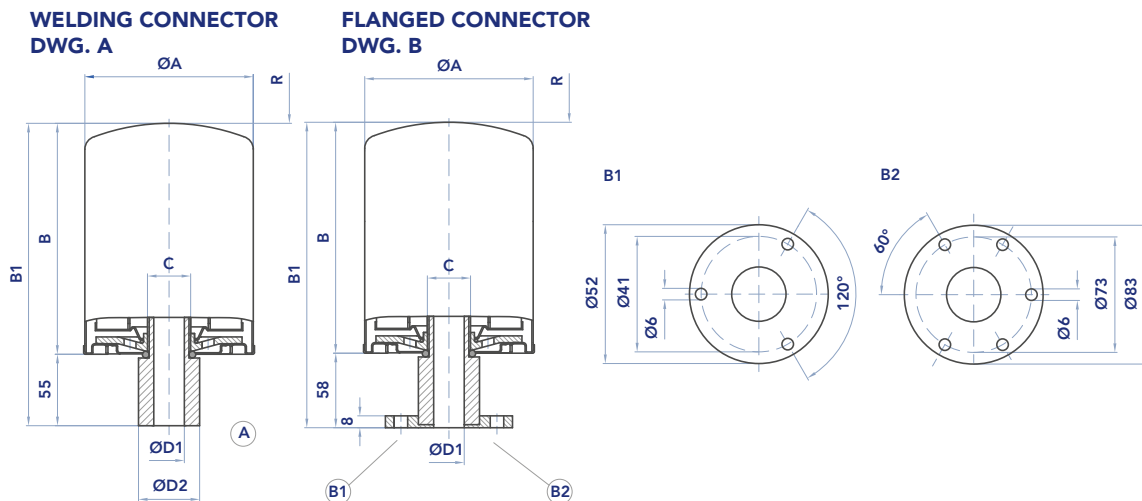

### ORDERING AND OPTION CHART

C	B	S	COMPLETE FILTER FAMILY	11	12	21	22	FILTER ELEMENT FAMILY	A	S	E
			SIZE & LENGHT					SIZE & LENGTH			
			CONNECTION TYPE								
			S = standard flange	S	S	S	S				
			W = welding connector	W	W	W	W				
		W	PRESSURIZATION VALVE								
			W = without	W	W	W	W				
			SEALS					SEALS		X	
			X = no seals (welding type)	X	X	X	X				
			C = sugheroil (flange type)	C	C	C	C				
			FILTER MEDIA					FILTER MEDIA			
			FD = fibreglass	FD	FD	FD	FD				
			CC = impregnated cellulose	CC	CC	CC	CC				

### INSTALLATION DRAWING

### DIMENSIONS

	Dwg	flow rate (l/min)	A	B	B1	C	D1	D2	R
CBS11WWX	A	1.800	96	146	201	3/4" BSP	18	32	40
CBS12WWX	A	1.800	96	191	246	3/4" BSP	18	32	40
CBS21WWX	A	2.800	129	181	236	1 1/4" BSP	32	48	40
CBS22WWX	A	2.800	129	226	281	1 1/4" BSP	32	48	40
CBS11SWC	B1	1.800	96	146	204	3/4" BSP	18	-	40
CBS12SWC	B1	1.800	96	191	249	3/4" BSP	18	-	40
CBS21SWC	B2	2.800	129	181	239	1 1/4" BSP	32	-	40
CBS22SWC	B2	2.800	129	226	284	1 1/4" BSP	32	-	40